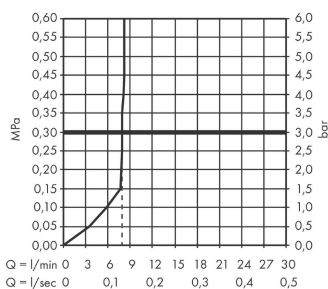

Pulsify S

Baton hand shower 100 1jet EcoSmart

Finish: **Matt Black** Article Number: **24125670**

Description

product features

- shower head size: 98 x 24 mm
- spray type: PowderRain
- maximum flow rate at 3 bar: 7,9 l/min
- minimum flow pressure: 0,5 bar
- with internal water conduction
- rinseable sieve insert
- connection thread G 1/2
- suitable for continuous flow water heaters
- EU taxonomy: max. 8 l/min - Do No Significant Harm (DNSH)

Technology

Design awards

Product image

Scale drawing

Flowchart

The consumption was measured in combination with the appropriate fittings (thermostat/mixer/ in-wall valve) to reflect actual application in practice.