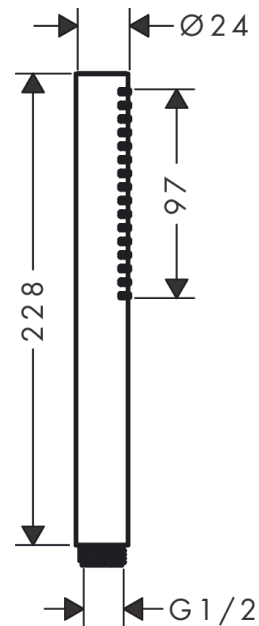

Pulsify S

Baton hand shower 100 1jet EcoSmart

Finish: **Matt Black** Article Number: **24125670**

Description

product features

- shower head size: 98 x 24 mm
- spray type: PowderRain
- maximum flow rate at 3 bar: 7,9 l/min
- minimum flow pressure: 0,5 bar
- with internal water conduction
- rinseable sieve insert
- connection thread G 1/2
- suitable for continuous flow water heaters
- EU taxonomy: max. 8 l/min - Do No Significant Harm (DNSH)

Technology

Design awards

Product image

Scale drawing

Flowchart

The consumption was measured in combination with the appropriate fittings (thermostat/mixer/ in-wall valve) to reflect actual application in practice.

Pulsify S
Baton hand shower 100 1jet EcoSmart
 Finish: **Matt Black** Article Number: **24125670**

Exploded Drawing

Year of production: >07/23

Pulsify S
Baton hand shower 100 1jet EcoSmart
 Finish: **Matt Black** Article Number: **24125670**

Spare part list

Year of production: >07/23

Pos.	Description	Article Number	PC	PU
1	filter insert	92421000	5	1